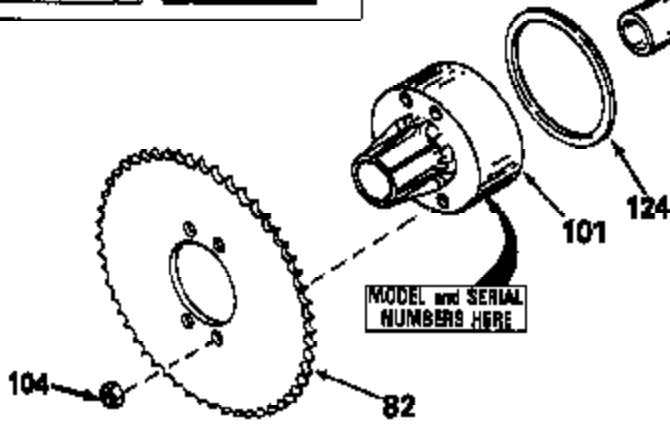

# JOIST

SICHER IST DAS:  
DAS ORIGINAL

47	48
47A	48A
47B	48B
47C	48C
47D	48D
47E	48E
47H	48H
47L	48L

47M	48M
47P	48P
47R	48R
47V	48V
47W	48W
47X	48X

Ref #	Part Number	Qty	Description
13	778067		Gear, Bevel (16 teeth)
14	778068		Gear, Pinion (16 teeth)
17	786040		Pin, Drive
26	788038		Ring, Retaining
31	780001		Washer (3/4" ID x 1-1/2" OD x 1/16" t hick)
31A	780096		Washer, Thrust
47E	774093		Axle (10-5/16" long)
48E	774092		Axle (14-3/4" long)
82	786043		Sprocket. No Teeth 54. O.D. 8.823
82	786051		Sprocket. No Teeth 60. O.D. 9.841
82	786070		Sprocket. No Teeth 48. O.D. 7.920
82	786041A		Sprocket. No Teeth 45. O.D. 7.389
82	786042	100-105	Sprocket. No Teeth 40. O.D. 6.650
90	788067B	Peerless	Grease (32 oz. bottle Bentonite greas e)
101	774073		Differential Carrier Hsg (Incl. 137)
102	774073		Differential Carrier Hsg (Incl. 139)
103	792041		Screw, 5/16-18 x 3-3/4"
104A	792061		Washer, Flat, 5/16"
104	792042		Nut, Lock, 5/16-18 (Use as required)
137	780077		Bushing (3/4" ID x 1-1/16" OD x 2-1/1 6" long)
139	780077		Bushing (3/4 ID x 1-1/16" OD x 2-1/16 " long)